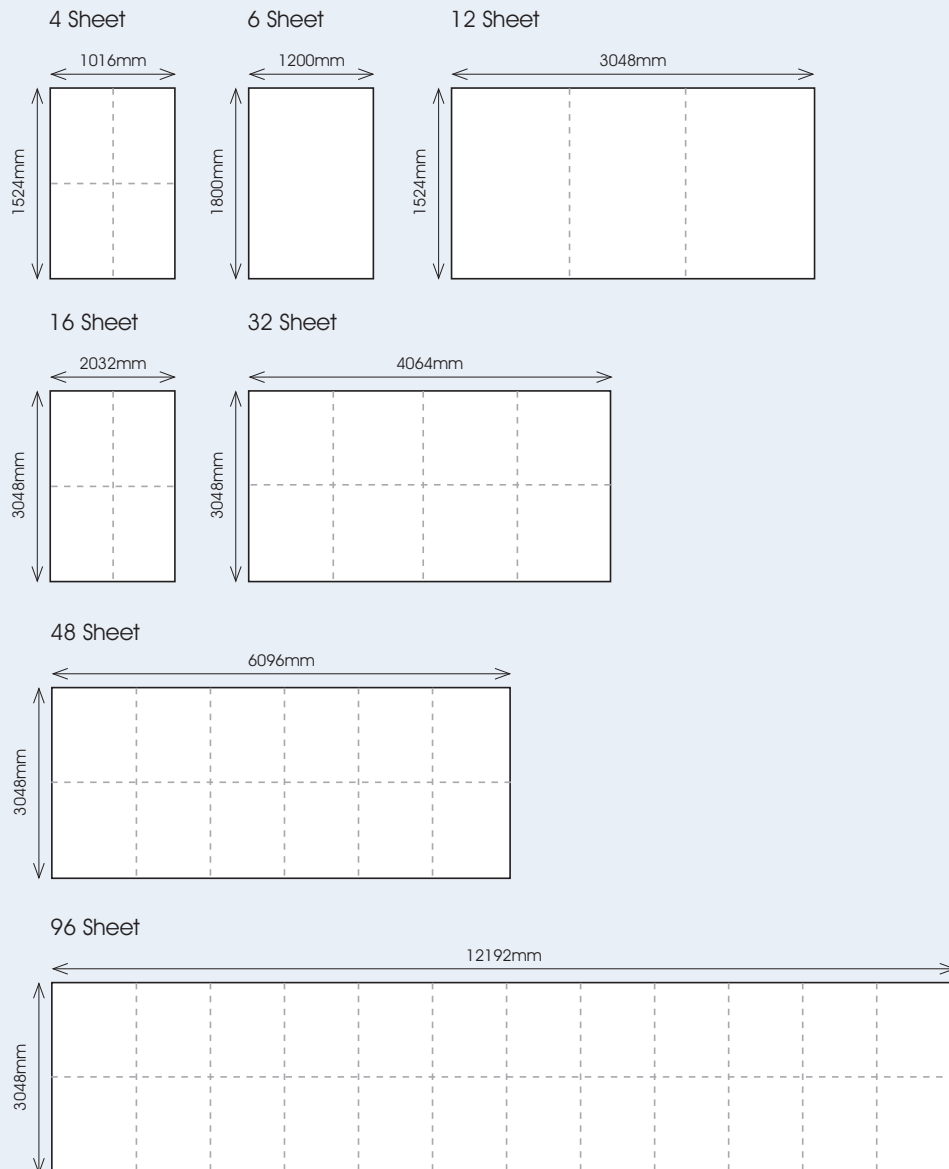

4 Sheet:

1524mm x 1016mm
Multiples of this are used to create larger hoarding sizes, 16 sheet, 32 sheet, 48 sheet and 96 sheet posters.

12 Sheet:

1524mm x 3048mm
A 12 sheet poster comprising three 60 x 40 sections joined.

16 Sheet:

3048mm x 2032mm
A 16 sheet poster comprising four 60 x 40 sections joined.

32 Sheet:

3048mm x 4064mm
A 32 sheet poster comprising eight 60 x 40 sections joined.

48 Sheet:

3048mm x 6096mm
A 48 sheet poster comprising twelve 60 x 40 sections joined. European equivalent: 3m x 6m. Recommended Safe Area to 200mm (8") from the right hand side

96 Sheet:

3048mm x 12192mm
A 96 sheet poster comprising twenty four 60 x 40 sections joined. European equivalent: 3m x 12m. Recommended Safe Area to 400mm (16") from the right hand side

Other Sizes

Quad: 762mm x 1016mm
D Royal: 635mm x 1016mm
D Crown: 508mm x 762mm